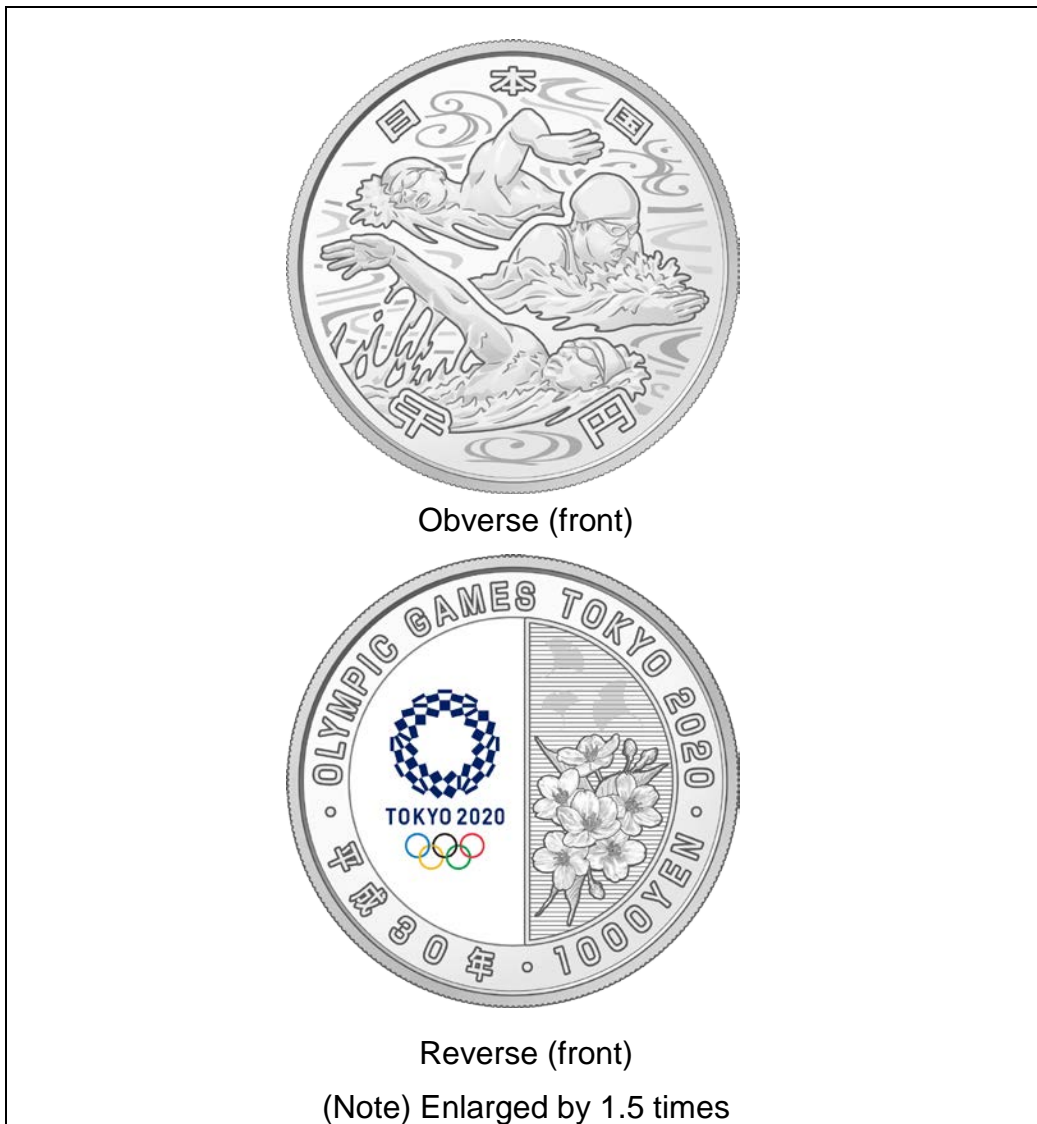

(Attachment)

Olympic and Paralympic Games Tokyo 2020

1,000-yen Commemorative Silver Coins

Olympic Games Tokyo 2020 Commemorative Coin (First Issue)

Latent Image Explanation