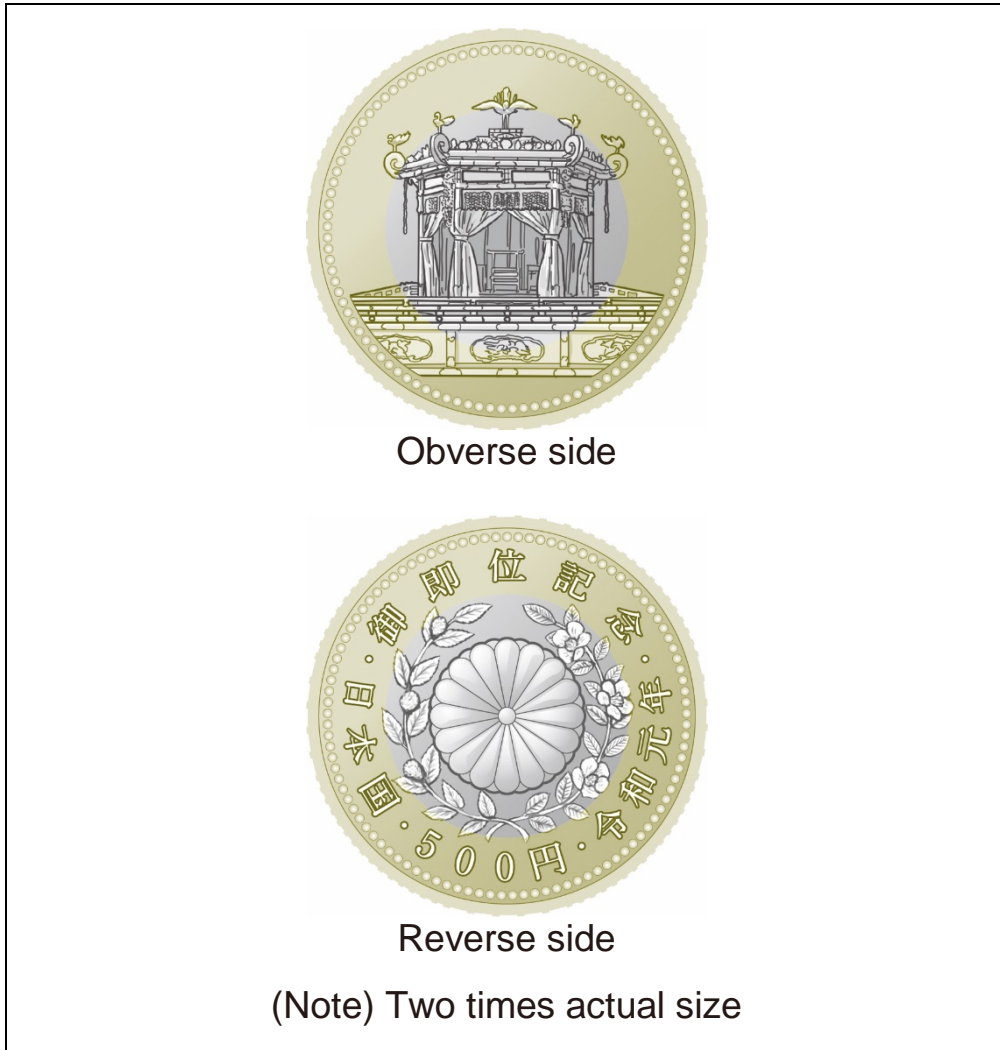

(Reference 2)

# Design of the 500-yen Commemorative Bicolor Clad Coin for the Enthronement of His Majesty the Emperor

(Obverse side: Imperial Throne for the Emperor; Reverse side: The chrysanthemum crest of the Imperial House, Betula grossa and Rosa rugosa)

## Helical ridges with two different pitches